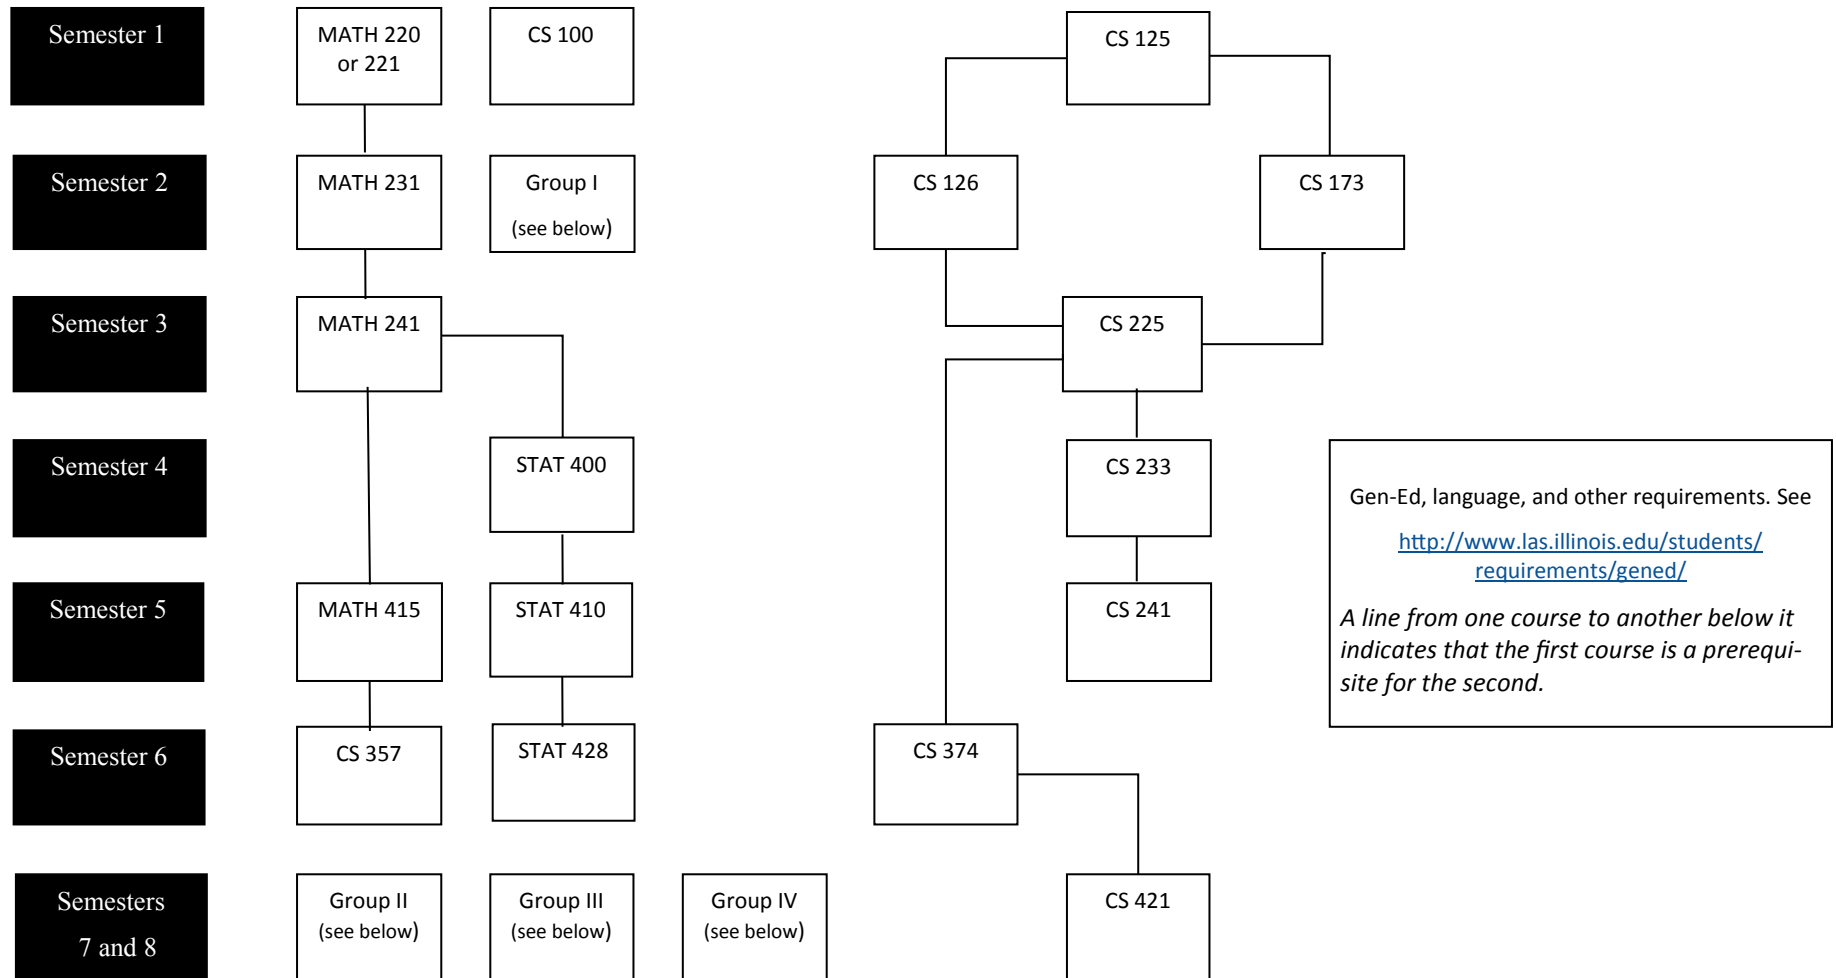

Curriculum Flow Chart for the Statistics and Computer Science

Group Requirements: Must take one from each group

Group I: STAT 200, STAT 212 or CS 361

Group II: MATH 347, MATH 441, MATH 444 or MATH 447

Group III: STAT 385, CS 410, CS 411, CS 412, CS 446. CS 481 or CS 482

Group IV: STAT 420, STAT 425, STAT 426 or STAT 448

If credit is earned for CS 225 and not yet taken CS 126, students must instead take CS 242 to meet degree requirements.